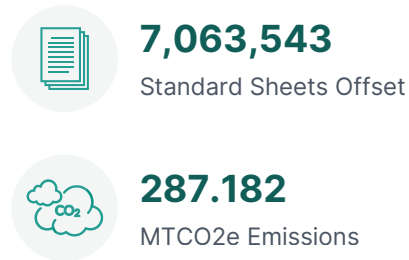

2026-Q1 QUARTERLY IMPACT STATEMENT

Channel ID: **ACT_D765BC51850A**

EverWorx

PrintReleaf certifies that EverWorx customers have collectively offset the equivalent of 11,171,395 total standard sheets of paper consumption by reforesting 1,341 standard trees and have offset 287.182 MTCO_{2e} emissions for the consumption of 7,063,543 sheets of paper during the quarter 2026-Q1.

REFORESTATION

CARBON

2026-Q1 GLOBAL IMPACT