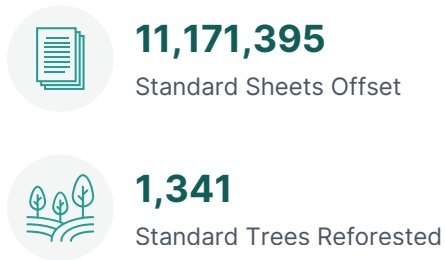

2026-Q1 QUARTERLY IMPACT STATEMENT

Channel ID: **ACT_D765BC51850A**

EverWorx

PrintReleaf certifies that EverWorx customers have collectively offset the equivalent of 11,171,395 total standard sheets of paper consumption by reforesting 1,341 standard trees and have offset 287.182 MTCO_{2e} emissions for the consumption of 7,063,543 sheets of paper during the quarter 2026-Q1.

REFORESTATION