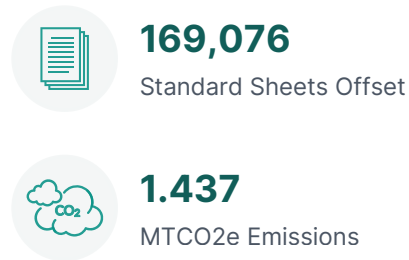

2026-Q1 QUARTERLY IMPACT STATEMENT

Channel ID: **ACT_B229BB6CE5F7**

Landall Services Limited

PrintReleaf certifies that Landall Services Limited customers have collectively offset the equivalent of 2,614,844 total standard sheets of paper consumption by reforesting 314 standard trees and have offset 1.437 MTCO_{2e} emissions for the consumption of 169,076 sheets of paper during the quarter 2026-Q1.

REFORESTATION

CARBON

2026-Q1 GLOBAL IMPACT

2026-Q1 QUARTERLY IMPACT STATEMENT

REFORESTATION IMPACT

Reforestation Project	Standard Trees
Romania	190
France (Torcé)	54.25
Malaysia	45.25
United Kingdom	17.74
Northern California	6.62
Total Standard Trees	314