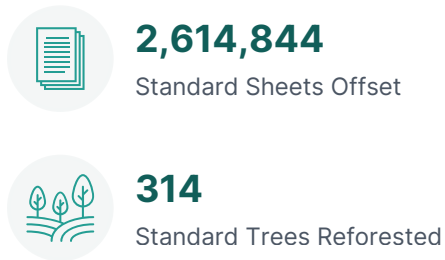

2026-Q1 QUARTERLY IMPACT STATEMENT

Channel ID: **ACT_B229BB6CE5F7**

Landall Services Limited

PrintReleaf certifies that Landall Services Limited customers have collectively offset the equivalent of 2,614,844 total standard sheets of paper consumption by reforesting 314 standard trees and have offset 1.437 MTCO_{2e} emissions for the consumption of 169,076 sheets of paper during the quarter 2026-Q1.

REFORESTATION

CARBON

2026-Q1 GLOBAL IMPACT

2026-Q1 QUARTERLY IMPACT STATEMENT

REFORESTATION IMPACT

Reforestation Project	Standard Trees
Romania	190
France (Torcé)	54.25
Malaysia	45.25
United Kingdom	17.74
Northern California	6.62
Total Standard Trees	314