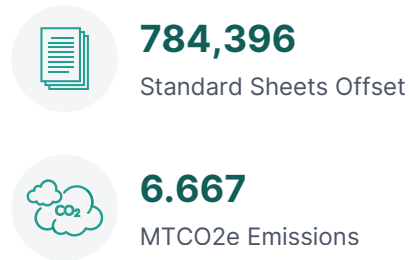

2026-Q1 QUARTERLY IMPACT STATEMENT

Channel ID: **ACT_A4A3F08A484E**

Xeretec

PrintReleaf certifies that Xeretec customers have collectively offset the equivalent of 6,248,191 total standard sheets of paper consumption by reforesting 750 standard trees and have offset 6.667 MTCO₂e emissions for the consumption of 784,396 sheets of paper during the quarter 2026-Q1.

REFORESTATION

CARBON

2026-Q1 GLOBAL IMPACT

2026-Q1 QUARTERLY IMPACT STATEMENT

REFORESTATION IMPACT

Reforestation Project	Trees
Romania	470
Northern California	82.32
France (Torcé)	80.02
Malaysia	80.02
United Kingdom	37.88
Total Trees	750