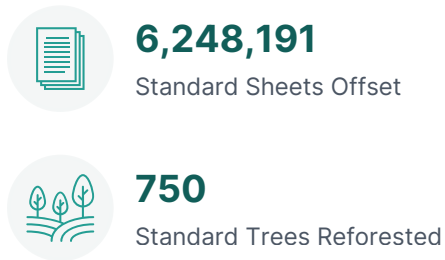

2026-Q1 QUARTERLY IMPACT STATEMENT

Channel ID: **ACT_A4A3F08A484E**

Xeretec

PrintReleaf certifies that Xeretec customers have collectively offset the equivalent of 6,248,191 total standard sheets of paper consumption by reforesting 750 standard trees and have offset 6.667 MTCO₂e emissions for the consumption of 784,396 sheets of paper during the quarter 2026-Q1.

REFORESTATION

CARBON

2026-Q1 GLOBAL IMPACT

2026-Q1 QUARTERLY IMPACT STATEMENT

REFORESTATION IMPACT

Reforestation Project	Trees
Romania	470
Northern California	82.32
France (Torcé)	80.02
Malaysia	80.02
United Kingdom	37.88
Total Trees	750