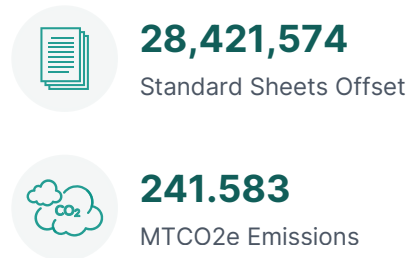

2026-Q1 QUARTERLY IMPACT STATEMENT

Channel ID: **ACT_7F0622516910**

Aura

PrintReleaf certifies that Aura customers have collectively offset the equivalent of 29,735,307 total standard sheets of paper consumption by reforesting 3,568 standard trees and have offset 241.583 MTCO₂e emissions for the consumption of 28,421,574 sheets of paper during the quarter 2026-Q1.

REFORESTATION

CARBON

2026-Q1 GLOBAL IMPACT

2026-Q1 QUARTERLY IMPACT STATEMENT

REFORESTATION IMPACT

Reforestation Project	Trees
Romania	2,129
Malaysia	778
France (Torcé)	557
United Kingdom	50.93
Northern California	49.90
British Columbia (Redstone)	3.41
Total Trees	3,568