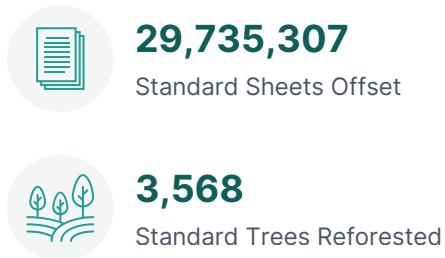

2026-Q1 QUARTERLY IMPACT STATEMENT

Channel ID: **ACT_7F0622516910**

Aura

PrintReleaf certifies that Aura customers have collectively offset the equivalent of 29,735,307 total standard sheets of paper consumption by reforesting 3,568 standard trees and have offset 241.583 MTCO₂e emissions for the consumption of 28,421,574 sheets of paper during the quarter 2026-Q1.

REFORESTATION

CARBON

2026-Q1 GLOBAL IMPACT

2026-Q1 QUARTERLY IMPACT STATEMENT

REFORESTATION IMPACT

Reforestation Project	Trees
Romania	2,129
Malaysia	778
France (Torcé)	557
United Kingdom	50.93
Northern California	49.90
British Columbia (Redstone)	3.41
Total Trees	3,568