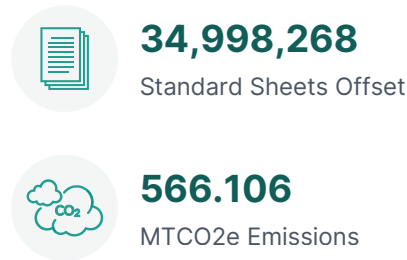

2026-Q1 QUARTERLY IMPACT STATEMENT

Channel ID: **ACT_77633E991A28**

Xerox Europe MPS

PrintReleaf certifies that Xerox Europe MPS customers have collectively offset the equivalent of 82,813,001 total standard sheets of paper consumption by reforesting 9,938 standard trees and have offset 566.106 MTCO₂e emissions for the consumption of 34,998,268 sheets of paper during the quarter 2026-Q1.

REFORESTATION

CARBON

2026-Q1 GLOBAL IMPACT

2026-Q1 QUARTERLY IMPACT STATEMENT

REFORESTATION IMPACT

Reforestation Project	Standard Trees
United Kingdom	6,423
Romania	2,286
Northern California	491
France (Torcé)	441
Malaysia	298
Total Standard Trees	9,938