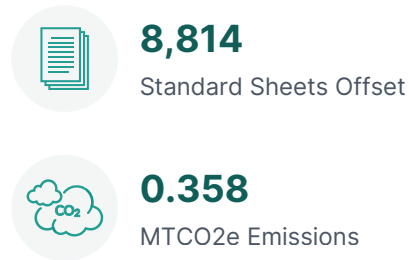

2026-Q1 QUARTERLY IMPACT STATEMENT

Channel ID: **ACT_37BDDDB56037D**

ECI Software Solutions

PrintReleaf certifies that ECI Software Solutions customers have collectively offset the equivalent of 10,100 total standard sheets of paper consumption by reforesting 1.21 standard trees and have offset 0.358 MTCO_{2e} emissions for the consumption of 8,814 sheets of paper during the quarter 2026-Q1.

REFORESTATION

CARBON

2026-Q1 GLOBAL IMPACT

2026-Q1 QUARTERLY IMPACT STATEMENT

REFORESTATION IMPACT

Reforestation Project

	Trees
Northern California	1.06
Romania	0.11
France (Torcé)	0.02
Malaysia	0.02
Total Trees	1.21