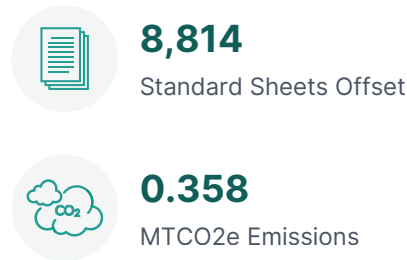

2026-Q1 QUARTERLY IMPACT STATEMENT

Channel ID: **ACT_37BDDDB56037D**

ECI Software Solutions

PrintReleaf certifies that ECI Software Solutions customers have collectively offset the equivalent of 10,100 total standard sheets of paper consumption by reforesting 1.21 standard trees and have offset 0.358 MTCO_{2e} emissions for the consumption of 8,814 sheets of paper during the quarter 2026-Q1.

REFORESTATION

CARBON

2026-Q1 GLOBAL IMPACT