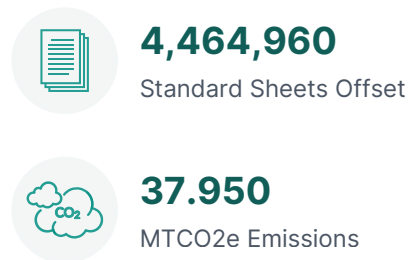

2026-Q1 QUARTERLY IMPACT STATEMENT

Channel ID: **ACT_2345D597155B**

PUNTO DOC SRL

PrintReleaf certifies that PUNTO DOC SRL customers have collectively offset the equivalent of 5,651,071 total standard sheets of paper consumption by reforesting 678 standard trees and have offset 37.950 MTCO_{2e} emissions for the consumption of 4,464,960 sheets of paper during the quarter 2026-Q1.

REFORESTATION

CARBON

2026-Q1 GLOBAL IMPACT