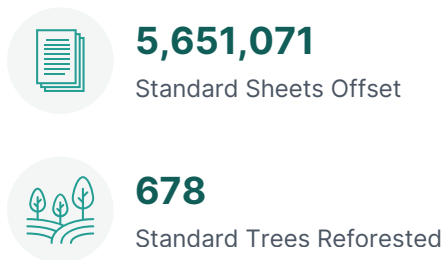

2026-Q1 QUARTERLY IMPACT STATEMENT

Channel ID: **ACT_2345D597155B**

PUNTO DOC SRL

PrintReleaf certifies that PUNTO DOC SRL customers have collectively offset the equivalent of 5,651,071 total standard sheets of paper consumption by reforesting 678 standard trees and have offset 37.950 MTCO_{2e} emissions for the consumption of 4,464,960 sheets of paper during the quarter 2026-Q1.

REFORESTATION