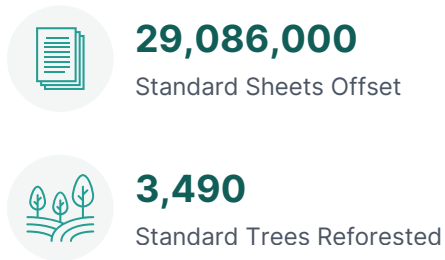

REFORESTATION