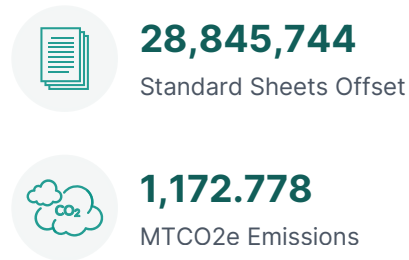

2025 ANNUAL IMPACT STATEMENT

Channel ID: **ACT_D765BC51850A**

EverWorx

PrintReleaf certifies that EverWorx customers have collectively offset the equivalent of 46,296,713 total standard sheets of paper consumption by reforesting 5,556 standard trees and have offset 1,172.778 MTCO₂e emissions for the consumption of 28,845,744 sheets of paper during the year 2025.

REFORESTATION

CARBON

2025 GLOBAL IMPACT

2025 ANNUAL IMPACT STATEMENT

REFORESTATION IMPACT

Reforestation Project	Standard Trees
Northern California	3,862
Romania	609
France (Torcé)	591
Tanzania	233
Malaysia	177
United Kingdom	43.69
British Columbia (Redstone)	41.12
Total Standard Trees	5,556