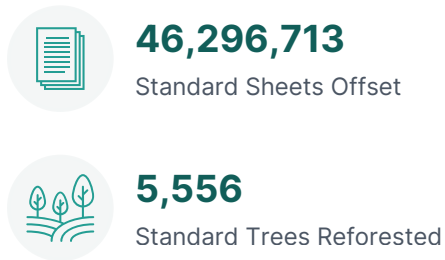

2025 ANNUAL IMPACT STATEMENT

Channel ID: **ACT_D765BC51850A**

EverWorx

PrintReleaf certifies that EverWorx customers have collectively offset the equivalent of 46,296,713 total standard sheets of paper consumption by reforesting 5,556 standard trees and have offset 1,172.778 MTCO₂e emissions for the consumption of 28,845,744 sheets of paper during the year 2025.

REFORESTATION

CARBON

2025 GLOBAL IMPACT

2025 ANNUAL IMPACT STATEMENT

REFORESTATION IMPACT

Reforestation Project	Standard Trees
Northern California	3,862
Romania	609
France (Torcé)	591
Tanzania	233
Malaysia	177
United Kingdom	43.69
British Columbia (Redstone)	41.12
Total Standard Trees	5,556