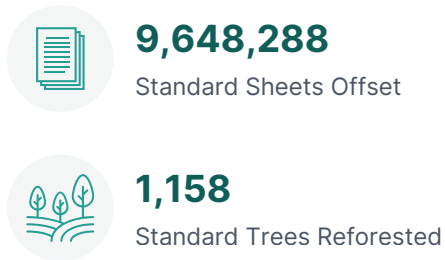

2025 ANNUAL IMPACT STATEMENT

Channel ID: **ACT_B229BB6CE5F7**

Landall Services Limited

PrintReleaf certifies that Landall Services Limited customers have collectively offset the equivalent of 9,648,288 total standard sheets of paper consumption by reforesting 1,158 standard trees and have offset 5.703 MTCO_{2e} emissions for the consumption of 670,976 sheets of paper during the year 2025.

REFORESTATION

CARBON

2025 GLOBAL IMPACT

2025 ANNUAL IMPACT STATEMENT

REFORESTATION IMPACT

Reforestation Project	Trees
France (Torcé)	529
Romania	323
Malaysia	138
Tanzania	117
United Kingdom	26.17
Northern California	23.99
Total Trees	1,158