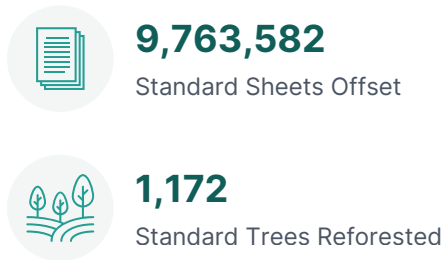

REFORESTATION