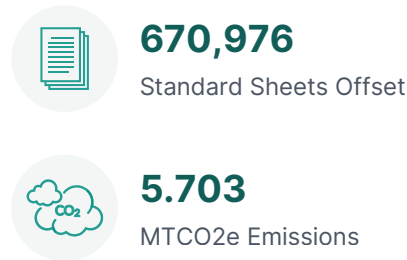

2025 ANNUAL IMPACT STATEMENT

Channel ID: **ACT_B229BB6CE5F7**

Landall Services Limited

PrintReleaf certifies that Landall Services Limited customers have collectively offset the equivalent of 9,763,582 total standard sheets of paper consumption by reforesting 1,172 standard trees and have offset 5.703 MTCO_{2e} emissions for the consumption of 670,976 sheets of paper during the year 2025.

REFORESTATION

CARBON

2025 GLOBAL IMPACT