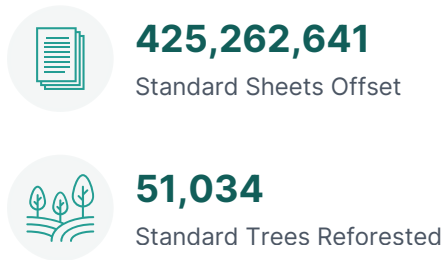

2025 ANNUAL IMPACT STATEMENT

Channel ID: **ACT_77633E991A28**

Xerox Europe MPS

PrintReleaf certifies that Xerox Europe MPS customers have collectively offset the equivalent of 425,262,641 total standard sheets of paper consumption by reforesting 51,034 standard trees and have offset 2,606.164 MTCO_{2e} emissions for the consumption of 141,513,914 sheets of paper during the year 2025.

REFORESTATION

CARBON

2025 GLOBAL IMPACT

2025 ANNUAL IMPACT STATEMENT

REFORESTATION IMPACT

Reforestation Project	Standard Trees
United Kingdom	21,415
Romania	20,872
France (Torcé)	3,551
Tanzania	2,646
Northern California	1,261
British Columbia (Redstone)	696
Malaysia	593
Total Standard Trees	51,034