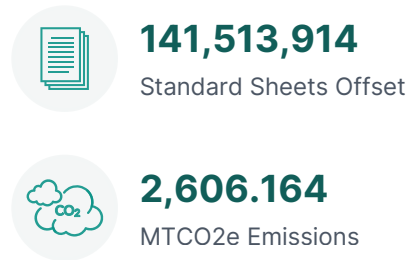

2025 ANNUAL IMPACT STATEMENT

Channel ID: **ACT_77633E991A28**

Xerox Europe MPS

PrintReleaf certifies that Xerox Europe MPS customers have collectively offset the equivalent of 425,262,641 total standard sheets of paper consumption by reforesting 51,034 standard trees and have offset 2,606.164 MTCO_{2e} emissions for the consumption of 141,513,914 sheets of paper during the year 2025.

REFORESTATION

CARBON

2025 GLOBAL IMPACT

2025 ANNUAL IMPACT STATEMENT

REFORESTATION IMPACT

Reforestation Project	Standard Trees
United Kingdom	21,415
Romania	20,872
France (Torcé)	3,551
Tanzania	2,646
Northern California	1,261
British Columbia (Redstone)	696
Malaysia	593
Total Standard Trees	51,034