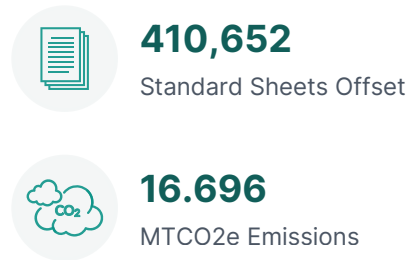

2025 ANNUAL IMPACT STATEMENT

Channel ID: **ACT_37BDDDB56037D**

ECI Software Solutions

PrintReleaf certifies that ECI Software Solutions customers have collectively offset the equivalent of 414,989 total standard sheets of paper consumption by reforesting 49.80 standard trees and have offset 16.696 MTCO_{2e} emissions for the consumption of 410,652 sheets of paper during the year 2025.

REFORESTATION

CARBON

2025 GLOBAL IMPACT

2025 ANNUAL IMPACT STATEMENT

REFORESTATION IMPACT

Reforestation Project

	Trees
Northern California	49.04
Tanzania	0.33
Romania	0.20
France (Torcé)	0.19
Malaysia	0.05
Total Trees	49.80