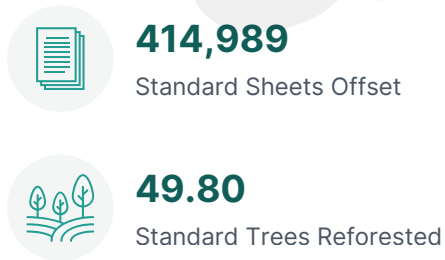

2025 ANNUAL IMPACT STATEMENT

Channel ID: **ACT_37BDDDB56037D**

ECI Software Solutions

PrintReleaf certifies that ECI Software Solutions customers have collectively offset the equivalent of 414,989 total standard sheets of paper consumption by reforesting 49.80 standard trees and have offset 16.696 MTCO_{2e} emissions for the consumption of 410,652 sheets of paper during the year 2025.

REFORESTATION

CARBON

2025 GLOBAL IMPACT

2025 ANNUAL IMPACT STATEMENT

REFORESTATION IMPACT

Reforestation Project	Standard Trees
Northern California	49.04
Tanzania	0.33
Romania	0.20
France (Torcé)	0.19
Malaysia	0.05
Total Standard Trees	49.80