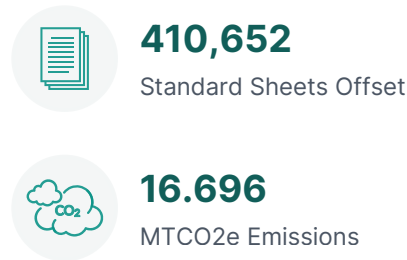

2025 ANNUAL IMPACT STATEMENT

Channel ID: **ACT_37BDDDB56037D**

ECI Software Solutions

PrintReleaf certifies that ECI Software Solutions customers have collectively offset the equivalent of 414,989 total standard sheets of paper consumption by reforesting 49.80 standard trees and have offset 16.696 MTCO_{2e} emissions for the consumption of 410,652 sheets of paper during the year 2025.

REFORESTATION

CARBON

2025 GLOBAL IMPACT

2025 ANNUAL IMPACT STATEMENT

REFORESTATION IMPACT

Reforestation Project	Standard Trees
Northern California	49.04
Tanzania	0.33
Romania	0.20
France (Torcé)	0.19
Malaysia	0.05
Total Standard Trees	49.80