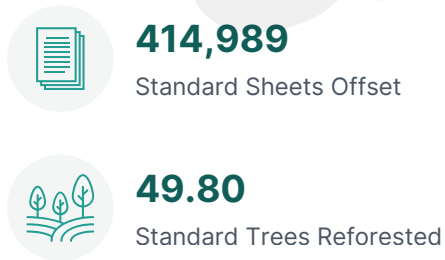

2025 ANNUAL IMPACT STATEMENT

Channel ID: **ACT_37BDDDB56037D**

ECI Software Solutions

PrintReleaf certifies that ECI Software Solutions customers have collectively offset the equivalent of 414,989 total standard sheets of paper consumption by reforesting 49.80 standard trees and have offset 16.696 MTCO_{2e} emissions for the consumption of 410,652 sheets of paper during the year 2025.

REFORESTATION

CARBON

2025 GLOBAL IMPACT

2025 ANNUAL IMPACT STATEMENT

REFORESTATION IMPACT

Reforestation Project

	Trees
Northern California	49.04
Tanzania	0.33
Romania	0.20
France (Torcé)	0.19
Malaysia	0.05
Total Trees	49.80