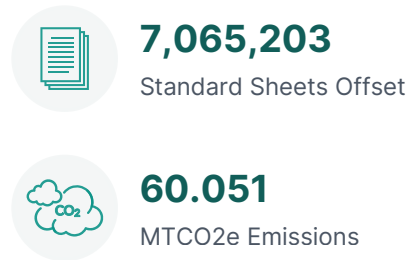

2025 ANNUAL IMPACT STATEMENT

Channel ID: **ACT_2345D597155B**

PUNTO DOC SRL

PrintReleaf certifies that PUNTO DOC SRL customers have collectively offset the equivalent of 17,256,043 total standard sheets of paper consumption by reforesting 2,071 standard trees and have offset 60.051 MTCO_{2e} emissions for the consumption of 7,065,203 sheets of paper during the year 2025.

REFORESTATION

CARBON

2025 GLOBAL IMPACT

2025 ANNUAL IMPACT STATEMENT

REFORESTATION IMPACT

Reforestation Project	Standard Trees
France (Torcé)	964
Romania	579
Malaysia	308
Tanzania	219
Total Standard Trees	2,071