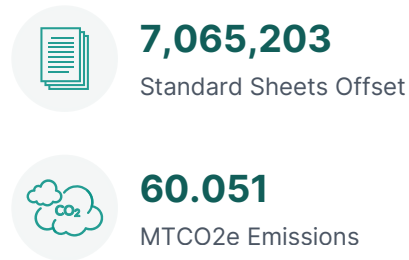

2025 ANNUAL IMPACT STATEMENT

Channel ID: **ACT_2345D597155B**

PUNTO DOC SRL

PrintReleaf certifies that PUNTO DOC SRL customers have collectively offset the equivalent of 17,256,043 total standard sheets of paper consumption by reforesting 2,071 standard trees and have offset 60.051 MTCO_{2e} emissions for the consumption of 7,065,203 sheets of paper during the year 2025.

REFORESTATION

CARBON

2025 GLOBAL IMPACT

2025 ANNUAL IMPACT STATEMENT

REFORESTATION IMPACT

| Reforestation Project | Trees |
|-----------------------|--------------|
| France (Torcé) | 964 |
| Romania | 579 |
| Malaysia | 308 |
| Tanzania | 219 |
| Total Trees | 2,071 |