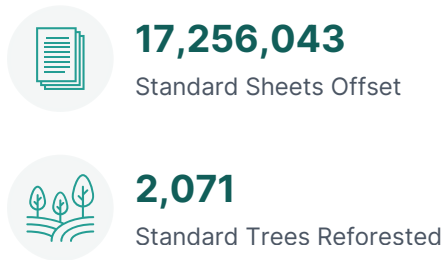

2025 ANNUAL IMPACT STATEMENT

Channel ID: **ACT_2345D597155B**

PUNTO DOC SRL

PrintReleaf certifies that PUNTO DOC SRL customers have collectively offset the equivalent of 17,256,043 total standard sheets of paper consumption by reforesting 2,071 standard trees and have offset 60.051 MTCO_{2e} emissions for the consumption of 7,065,203 sheets of paper during the year 2025.

REFORESTATION

CARBON

2025 GLOBAL IMPACT

2025 ANNUAL IMPACT STATEMENT

REFORESTATION IMPACT

| Reforestation Project | Trees |
|-----------------------|--------------|
| France (Torcé) | 964 |
| Romania | 579 |
| Malaysia | 308 |
| Tanzania | 219 |
| Total Trees | 2,071 |