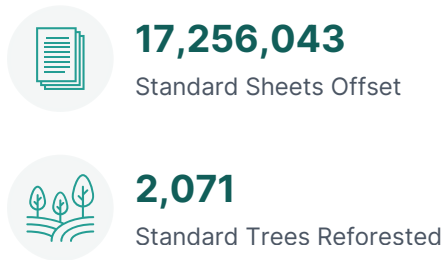

2025 ANNUAL IMPACT STATEMENT

Channel ID: **ACT_2345D597155B**

PUNTO DOC SRL

PrintReleaf certifies that PUNTO DOC SRL customers have collectively offset the equivalent of 17,256,043 total standard sheets of paper consumption by reforesting 2,071 standard trees and have offset 60.051 MTCO_{2e} emissions for the consumption of 7,065,203 sheets of paper during the year 2025.

REFORESTATION

CARBON

2025 GLOBAL IMPACT

2025 ANNUAL IMPACT STATEMENT

REFORESTATION IMPACT

Reforestation Project	Standard Trees
France (Torcé)	964
Romania	579
Malaysia	308
Tanzania	219
Total Standard Trees	2,071